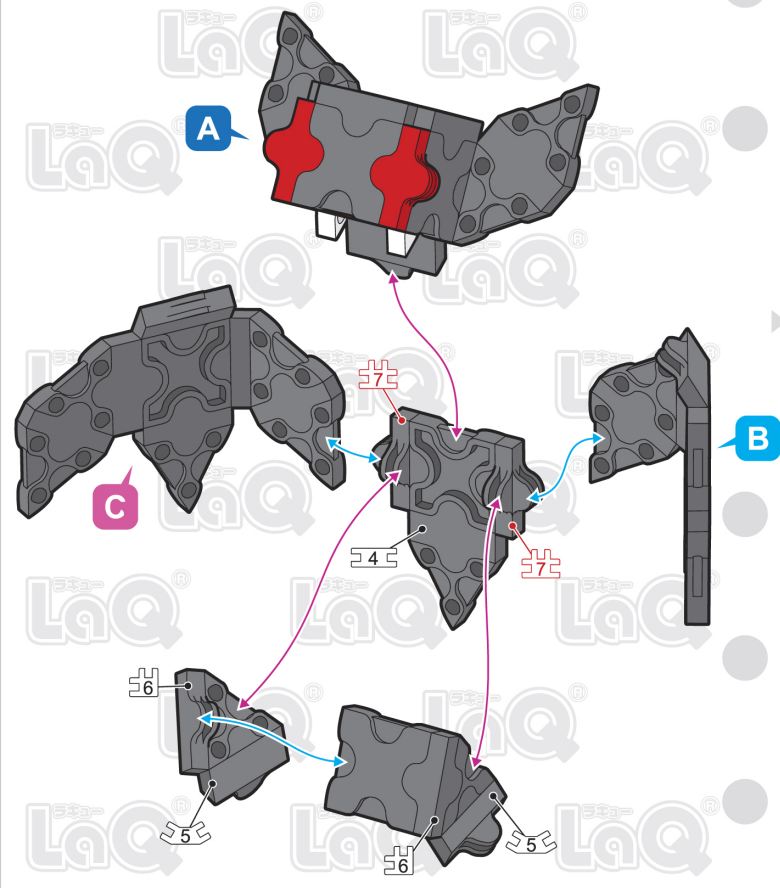

Parts No.	No.1	No.2	No.3	No.4	No.5	No.6	No.7
Style							
Red	3						2
White		2					
Black	9	17	6	5	7	6	4

61 pcs

Complete

コウモリ Bat

page 1/2

Parts No.	No.1	No.2	No.3	No.4	No.5	No.6	No.7
Style							
Red	3						2
White		2					
Black	9	17	6	5	7	6	4

LaQ
Innovative and Creative

page 2/2

61 pcs

Complete

Parts No.	No.1	No.2	No.3	No.4	No.5	No.6	No.7
Style							
Red	3						2
White		2					
Black	9	17	6	5	7	6	4