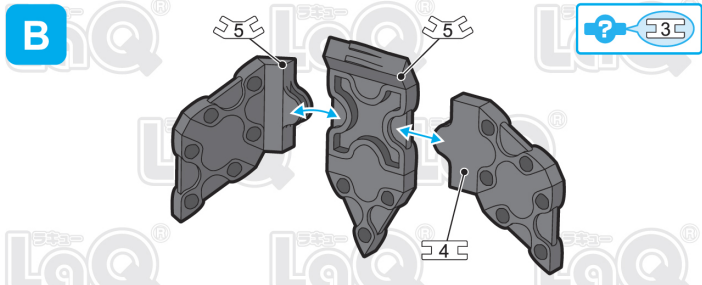

Parts No.	No.1	No.2	No.3	No.4	No.5	No.6	No.7
Style							
Red	3						2
White		2					
Black	9	17	6	5	7	6	4

61 pcs

Complete

コウモリ Bat

page 1/2

Parts No.	No.1	No.2	No.3	No.4	No.5	No.6	No.7
Style							
Red	3						2
White		2					
Black	9	17	6	5	7	6	4

LaQ
Innovative and Creative

page 2/2

61 pcs

Complete

Parts No.	No.1	No.2	No.3	No.4	No.5	No.6	No.7
Style							
Red	3						2
White		2					
Black	9	17	6	5	7	6	4