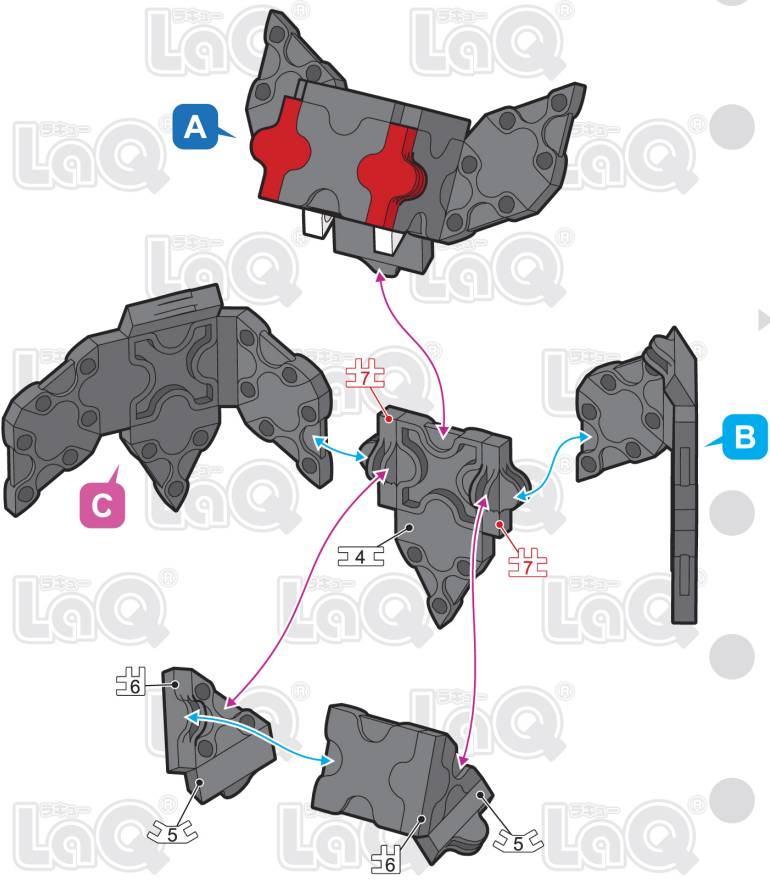

Parts No.	No.1	No.2	No.3	No.4	No.5	No.6	No.7
Style							
Red	3						2
White		2					
Black	9	17	6	5	7	6	4

61 pcs

Complete

コウモリ Bat

page 1/2

Parts No.	No.1	No.2	No.3	No.4	No.5	No.6	No.7
Style							
Red	3						2
White		2					
Black	9	17	6	5	7	6	4

LaQ
Innovative and Creative

page 2/2

61 pcs

Complete

Parts No.	No.1	No.2	No.3	No.4	No.5	No.6	No.7
Style							
Red	3						2
White		2					
Black	9	17	6	5	7	6	4