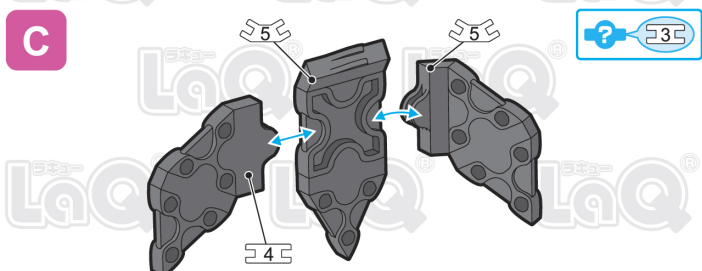

Parts No.	No.1	No.2	No.3	No.4	No.5	No.6	No.7
Style							
Red	3						2
White		2					
Black	9	17	6	5	7	6	4

61 pcs

Complete

コウモリ Bat

page 1/2

Parts No.	No.1	No.2	No.3	No.4	No.5	No.6	No.7
Style							
Red	3						2
White		2					
Black	9	17	6	5	7	6	4

LaQ
Innovative and Creative

page 2/2

61 pcs

Complete

Parts No.	No.1	No.2	No.3	No.4	No.5	No.6	No.7
Style							
Red	3						2
White		2					
Black	9	17	6	5	7	6	4