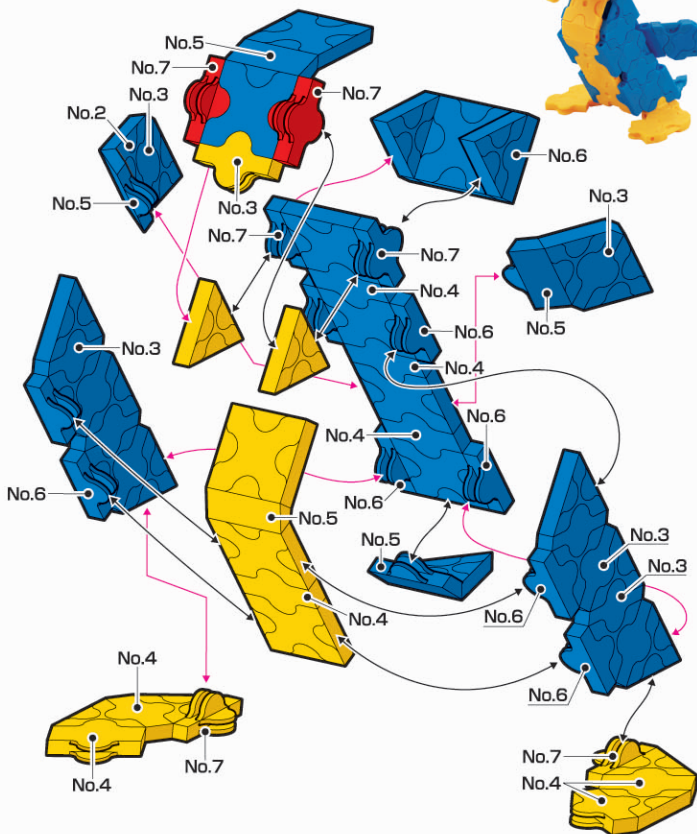

Penguin / ペンギン

Parts No.	No.1	No.2	No.3	No.4	No.5	No.6	No.7	Total
Red							2	 <b>73</b> pcs
Blue	7	17	10	3	4	10	2	
Yellow	3	6	1	5	1		2	
Green								